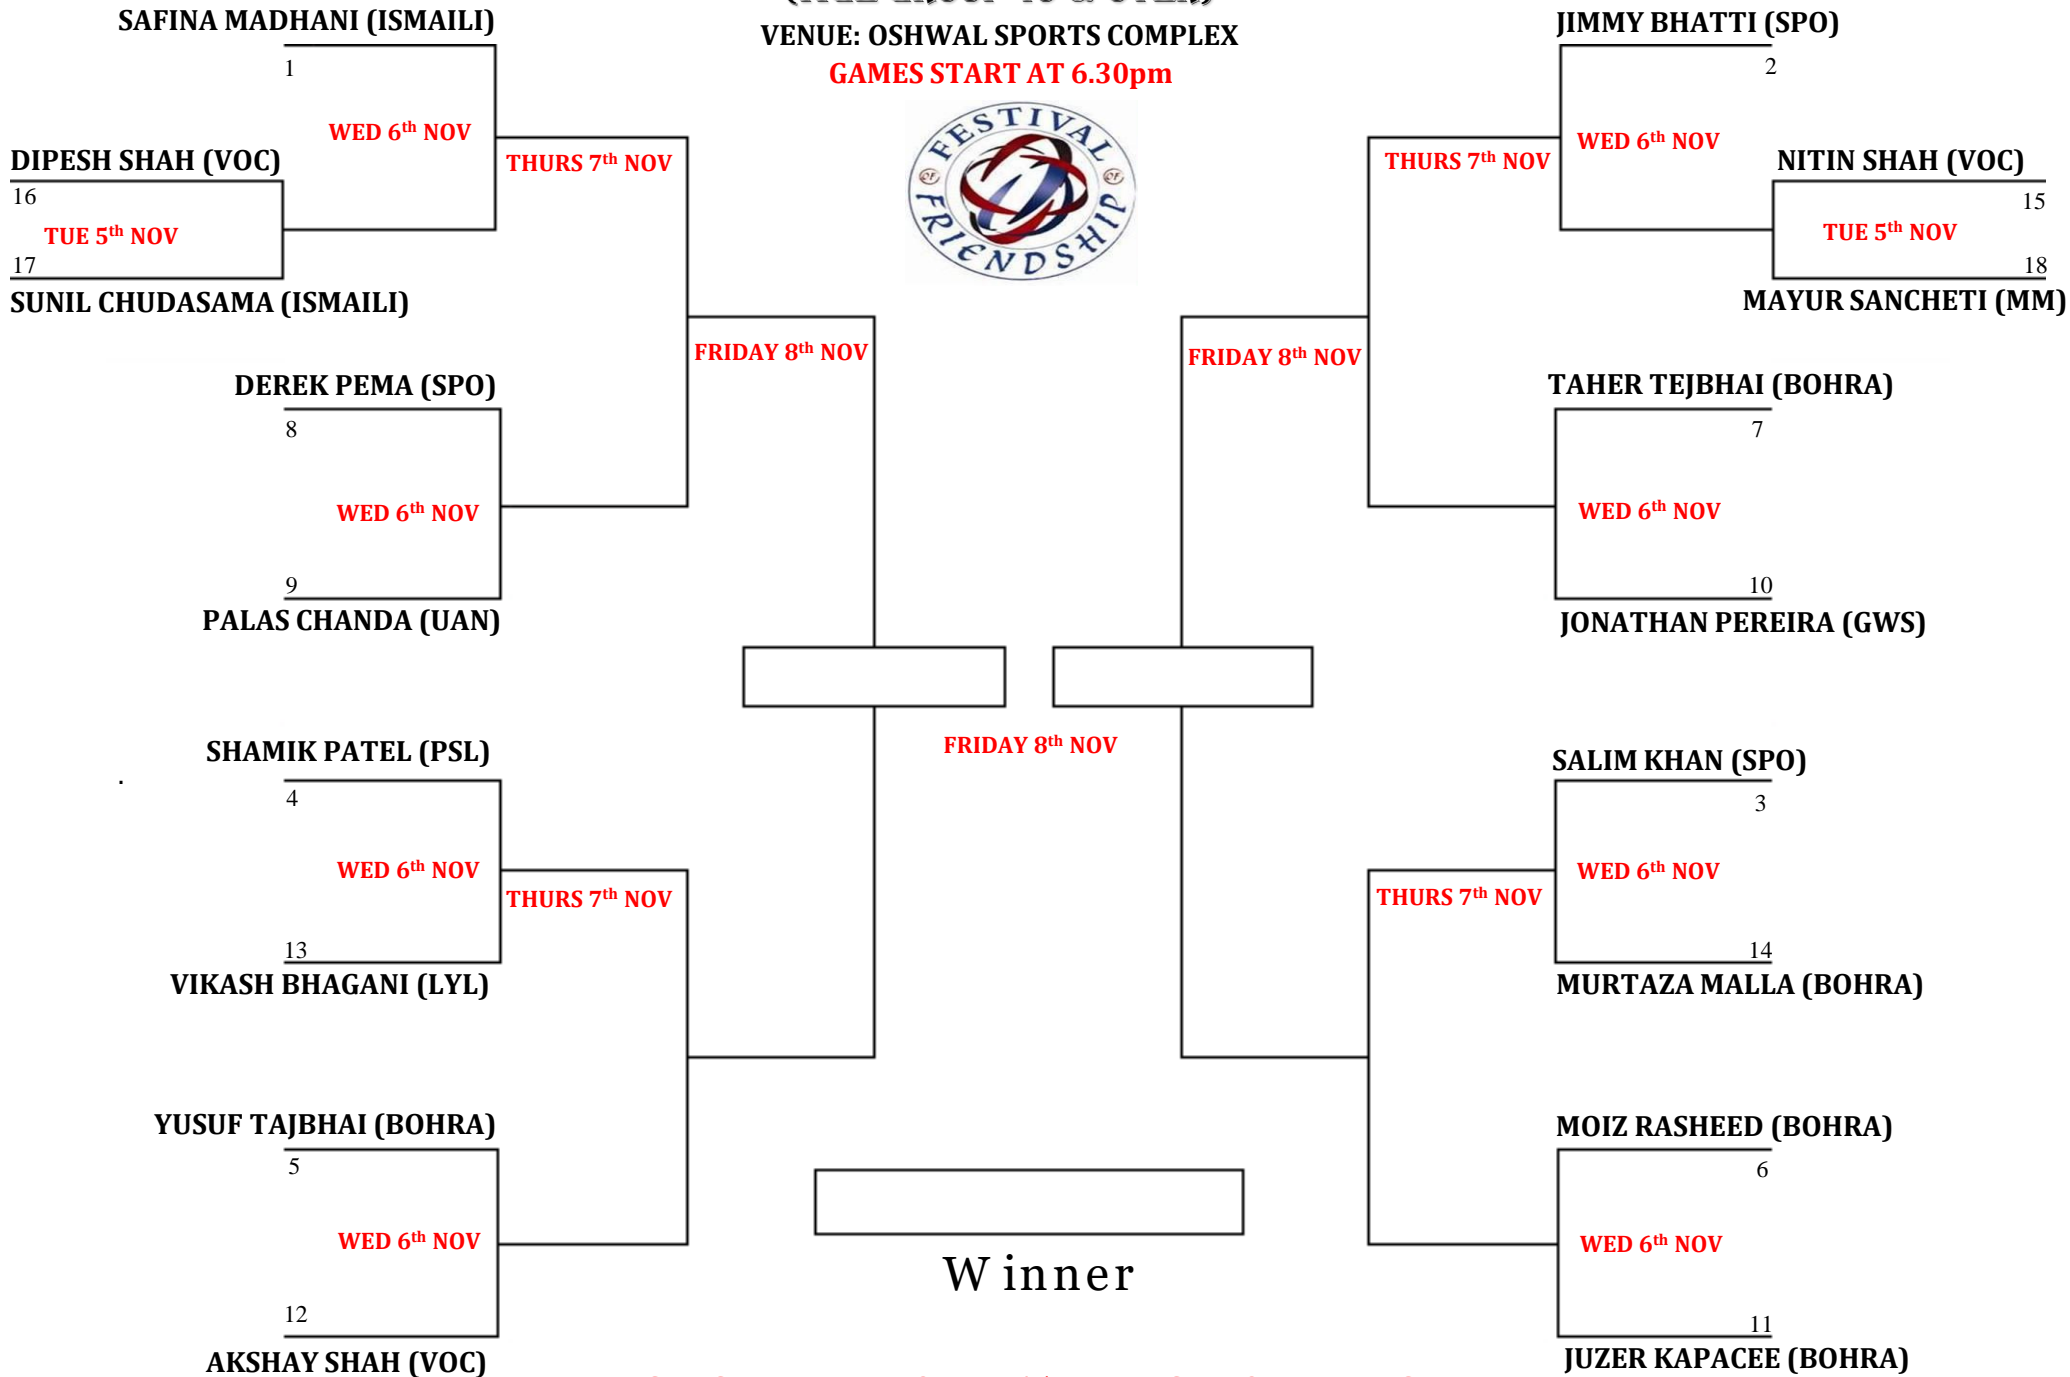

SQUASH KNOCKOUT DRAW FOF 2024

(AGE GROUP 40 & OVER)

VENUE: OSHWAL SPORTS COMPLEX

GAMES START AT 6.30pm

TEAMS MUST BE READY TO PLAY 15 MINUTES BEFORE THEIR GAME.

ANY GAMES NOT COMPLETED ON THE DAY DUE TO PLAYERS ARRIVING LATE SHALL BE A WALK-OVER TO THE PLAYER ARRIVING EARLIER.

All Qualifiers and first round losers in the 14 to 39 & over 40 age group will be drawn into an open plate event.